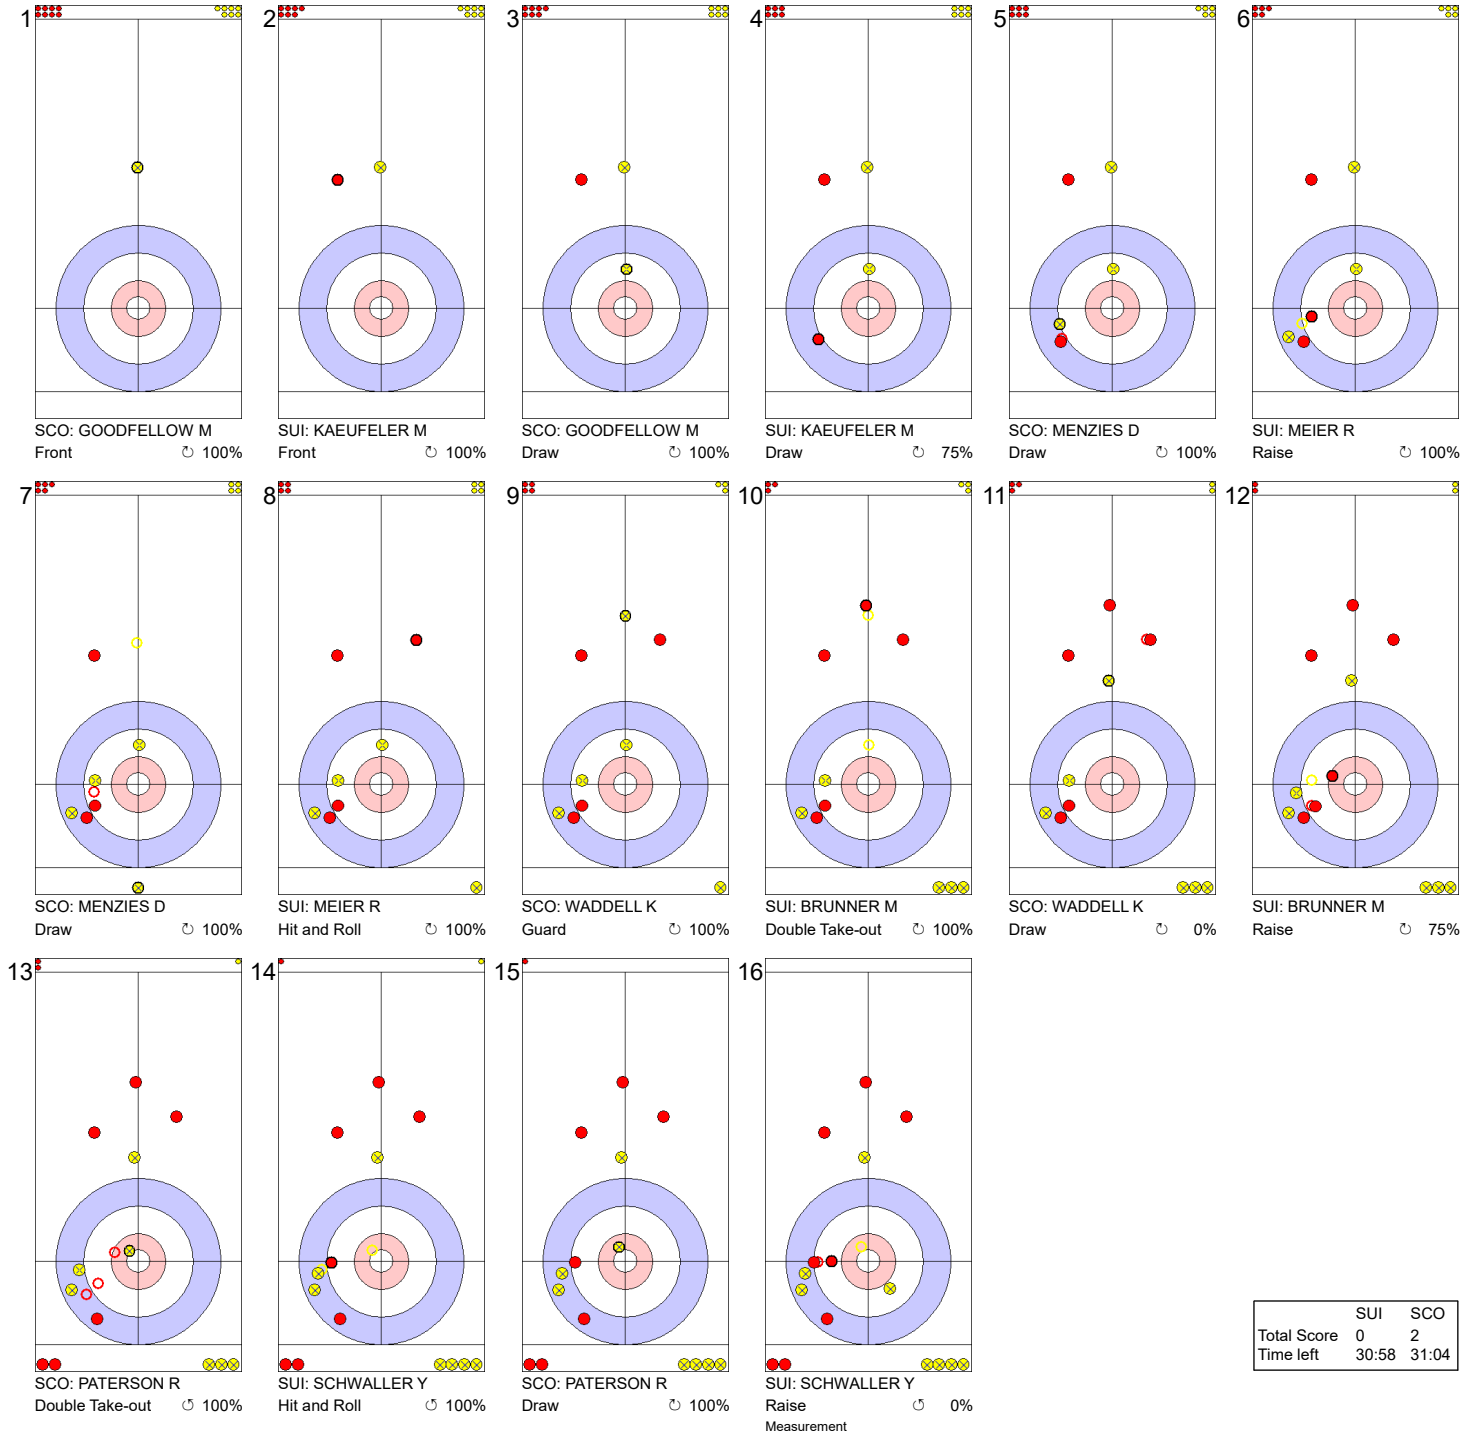

Game - Shot by Shot

Legend:
 ↻ Clockwise ↺ Counter-clockwise - Not considered

Game - Shot by Shot

End 2 ● **SUI - Switzerland** 0 + 0 (this end) = 0 ● **SCO - Scotland** 1 + 1 (this end) = 2

	SUI	SCO
Total Score	0	2
Time left	30:58	31:04

Legend:
 ↻ Clockwise ↺ Counter-clockwise - Not considered

Game - Shot by Shot

Legend:
 ↻ Clockwise ↺ Counter-clockwise - Not considered

Game - Shot by Shot

Legend:
 ↻ Clockwise ↺ Counter-clockwise - Not considered

Game - Shot by Shot

Legend:
 ↻ Clockwise ↺ Counter-clockwise - Not considered

Game - Shot by Shot

	SUI	SCO
Total Score	4	2
Time left	17:53	17:53

Legend:
 ↻ Clockwise ↺ Counter-clockwise - Not considered

Game - Shot by Shot

Legend:
 Clockwise Counter-clockwise - Not considered

Game - Shot by Shot

Legend:
 ⌚ Clockwise ⌚ Counter-clockwise - Not considered