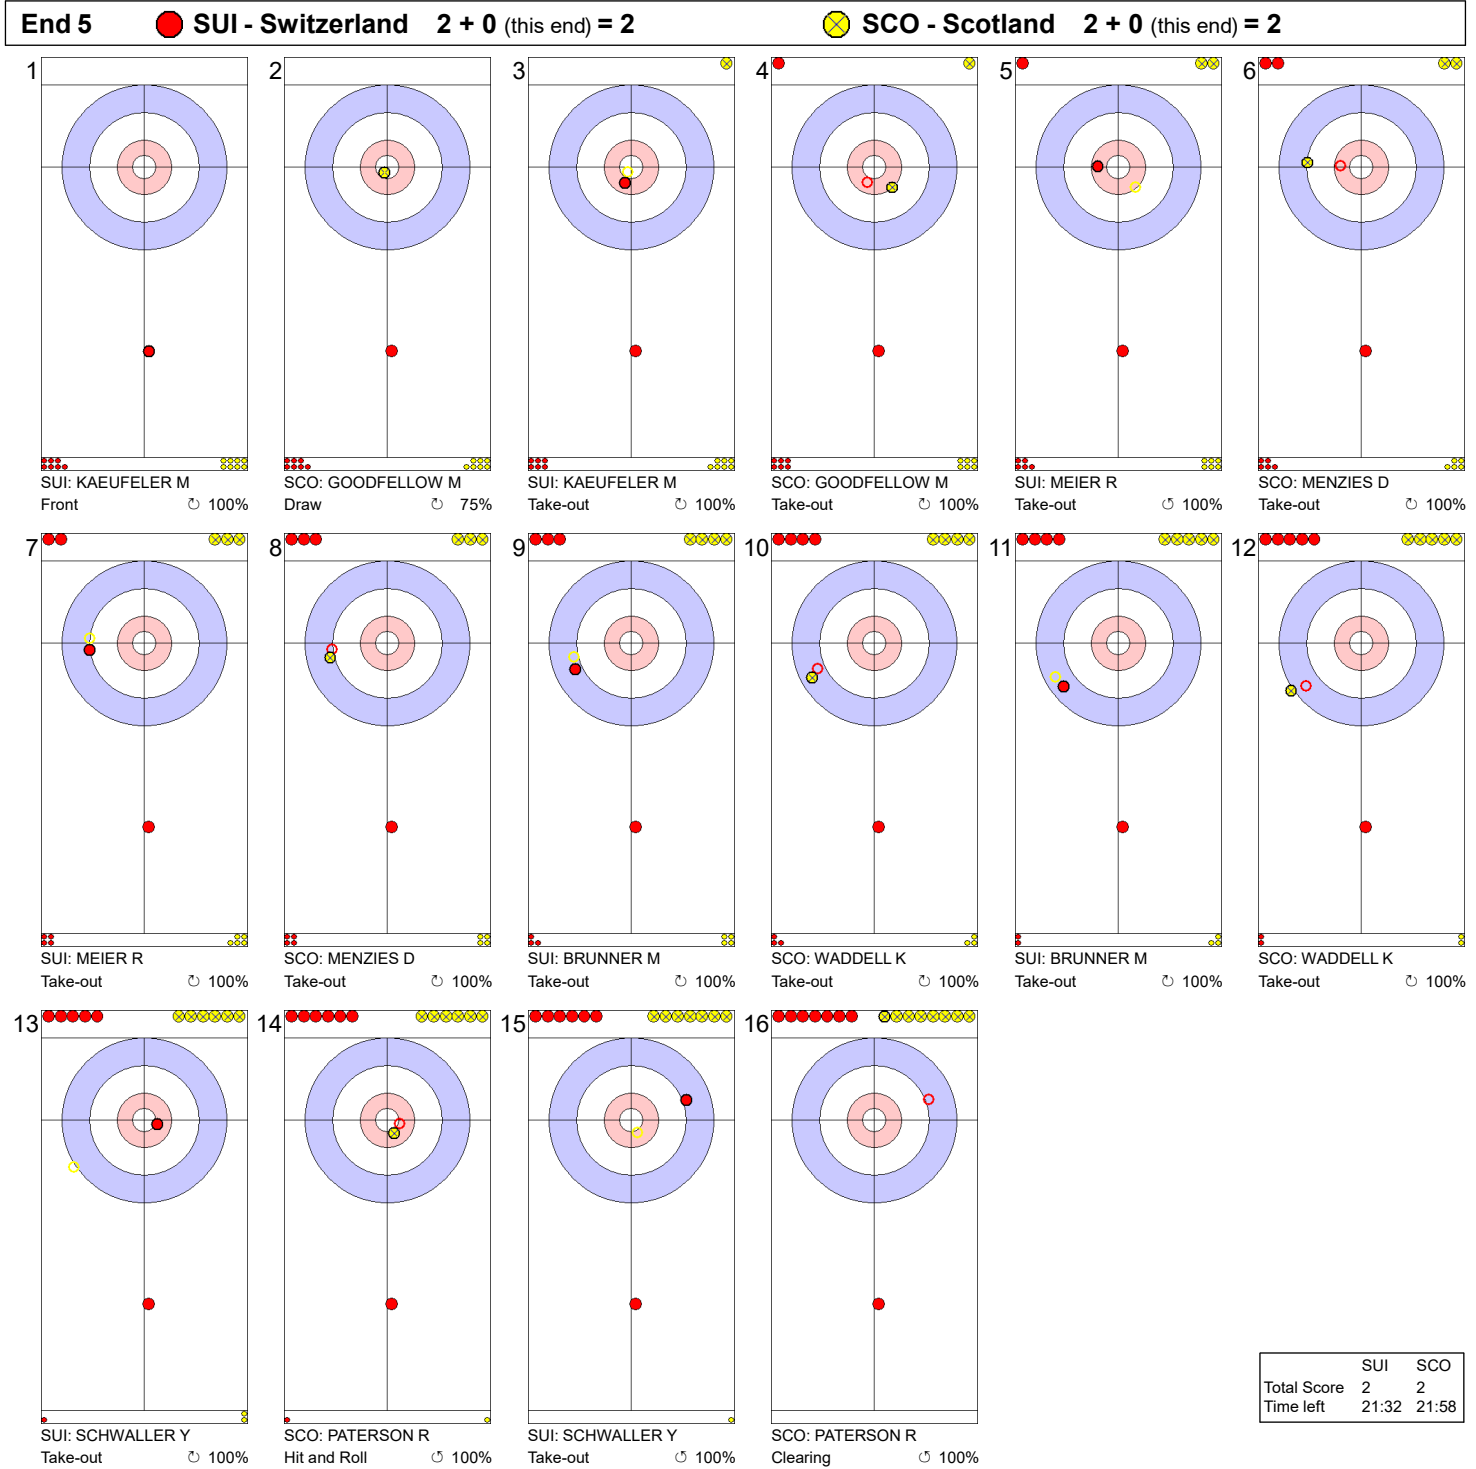

Legend:
 ↻ Clockwise ↺ Counter-clockwise - Not considered

Game - Shot by Shot

Legend:
 ↻ Clockwise ↺ Counter-clockwise - Not considered

Game - Shot by Shot

Legend:
 ↻ Clockwise ↺ Counter-clockwise - Not considered

Game - Shot by Shot

Legend:
 ↻ Clockwise ↺ Counter-clockwise - Not considered

Game - Shot by Shot

	SUI	SCO
Total Score	4	2
Time left	17:53	17:53

Legend:
 ↻ Clockwise ↺ Counter-clockwise - Not considered

Game - Shot by Shot

End 7 ● **SUI - Switzerland** 4 + 0 (this end) = 4 ● **SCO - Scotland** 2 + 0 (this end) = 2

	SUI	SCO
Total Score	4	2
Time left	13:09	14:22

Legend:
 ↻ Clockwise ↺ Counter-clockwise - Not considered

Game - Shot by Shot

Legend:
 Clockwise Counter-clockwise - Not considered

Game - Shot by Shot

Legend:
 ⌚ Clockwise ⌚ Counter-clockwise - Not considered