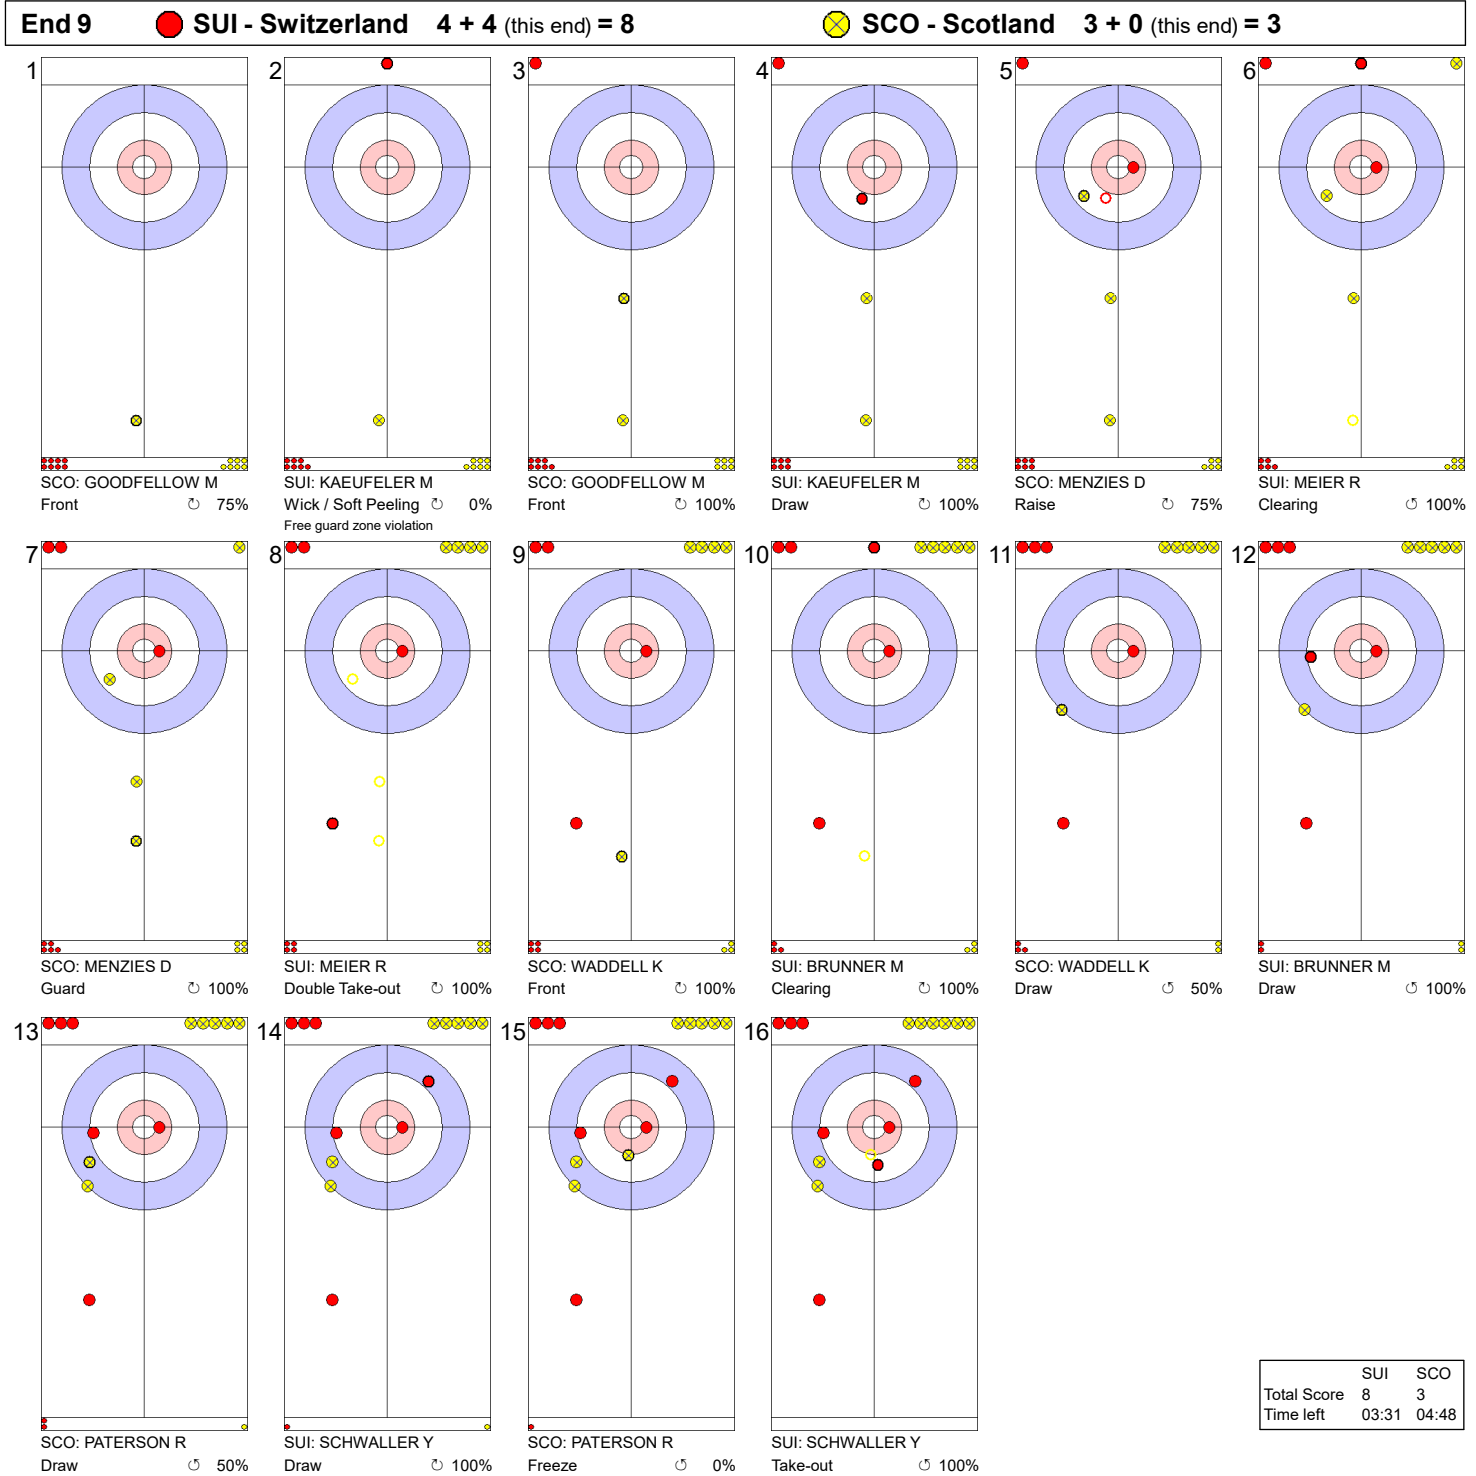

Legend:
 ↻ Clockwise ↺ Counter-clockwise - Not considered

Game - Shot by Shot

Legend:
 ↻ Clockwise ↺ Counter-clockwise - Not considered

Game - Shot by Shot

Legend:
 ↻ Clockwise ↺ Counter-clockwise - Not considered

Game - Shot by Shot

Legend:
 ↻ Clockwise ↺ Counter-clockwise - Not considered

Game - Shot by Shot

	SUI	SCO
Total Score	4	2
Time left	17:53	17:53

Legend:
 ↻ Clockwise ↺ Counter-clockwise - Not considered

Game - Shot by Shot

End 7 ● **SUI - Switzerland** 4 + 0 (this end) = 4 ● **SCO - Scotland** 2 + 0 (this end) = 2

	SUI	SCO
Total Score	4	2
Time left	13:09	14:22

Legend:
 ↻ Clockwise ↺ Counter-clockwise - Not considered

Game - Shot by Shot

Legend:
 Clockwise Counter-clockwise - Not considered

Game - Shot by Shot

Legend:
 ⌚ Clockwise ⌚ Counter-clockwise - Not considered