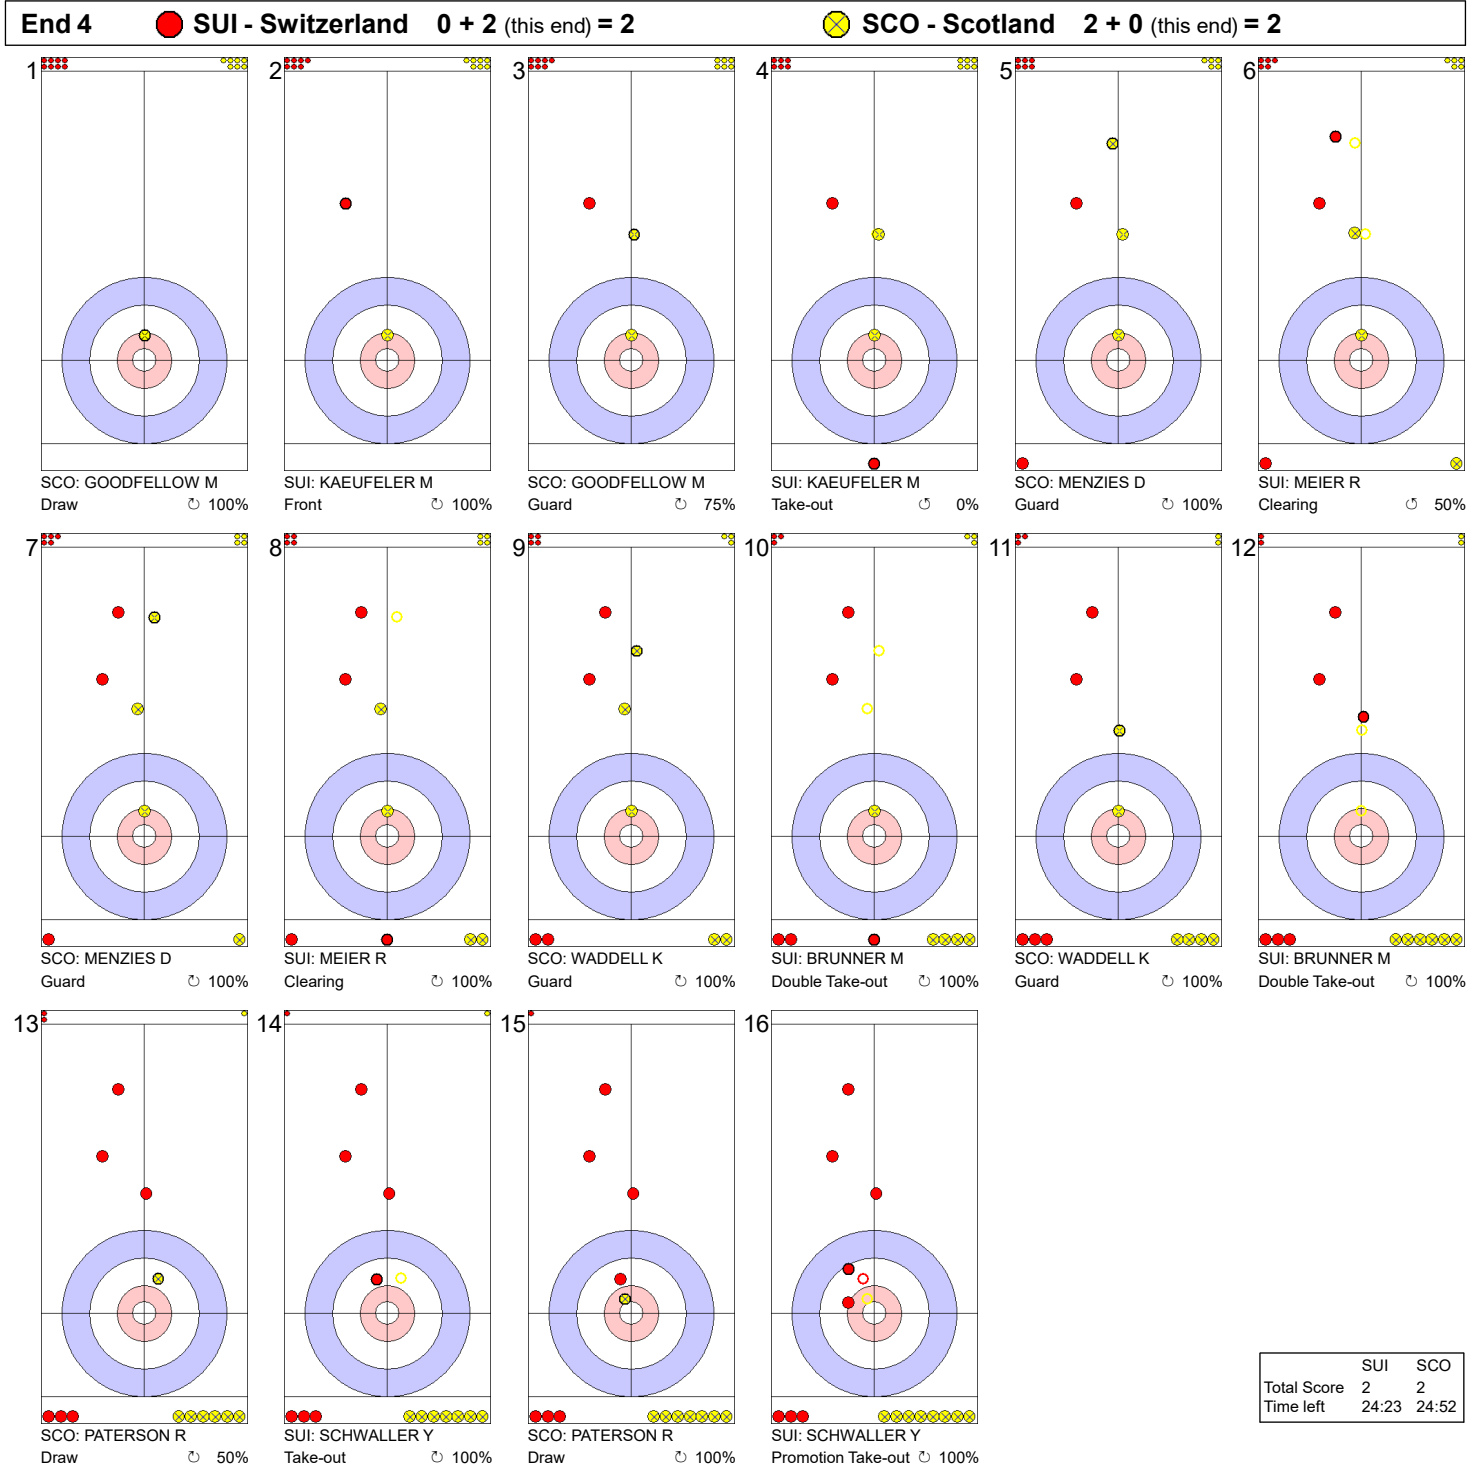

Game - Shot by Shot

Legend:
 ↻ Clockwise ↺ Counter-clockwise - Not considered

Game - Shot by Shot

End 2 ● **SUI - Switzerland** 0 + 0 (this end) = 0 ● **SCO - Scotland** 1 + 1 (this end) = 2

	SUI	SCO
Total Score	0	2
Time left	30:58	31:04

Legend:
 ↻ Clockwise ↺ Counter-clockwise - Not considered

Game - Shot by Shot

Legend:
 ↻ Clockwise ↺ Counter-clockwise - Not considered

Game - Shot by Shot

Legend:
 ↻ Clockwise ↺ Counter-clockwise - Not considered

Game - Shot by Shot

Legend:
 ↻ Clockwise ↺ Counter-clockwise - Not considered

Game - Shot by Shot

	SUI	SCO
Total Score	4	2
Time left	17:53	17:53

Legend:
 ↻ Clockwise ↺ Counter-clockwise - Not considered

Game - Shot by Shot

Legend:
 Clockwise Counter-clockwise - Not considered

Game - Shot by Shot

Legend:
 ⌚ Clockwise ⌚ Counter-clockwise - Not considered